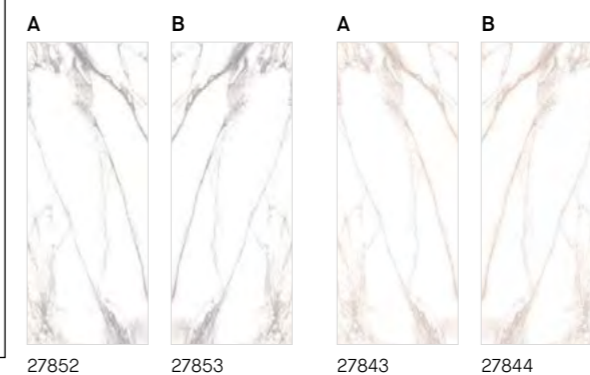

CALACATTA EXTRA WHITE/100X260/P — BM CALACATTA EXTRA WHITE A/100X260/P — BM CALACATTA EXTRA WHITE B/100X260/P

Calacatta 4D

Developed using Museum's cutting-edge 4D TECH technology, the CALACATTA 4D collection stands out for its ultra-white background and exclusive pattern, inspired by Calacatta marble. Its large 260cmx100cm format and 6mm slimline thickness ensure amazing results, whatever the design project, bringing visual continuity and stylish design to settings in chic sophisticated style. The field tiles come in a Premium Polished finish, in a choice of two colours: Extra White and Extra Gold. There is also a bookmatch model, as an accompanying decorative feature.

Calacatta 4D

Book Match Calacatta 4D

Colors

White Gold

Finishes

Premium polished (P)

Dimensions

4 patterns
Shade variation: V2
Thickness: 6 mm

References

References	Price code
27848 CALACATTA EXTRA WHITE/100X260/P	M87
27942 CALACATTA EXTRA GOLD/100X260/P	M87

Colors

White Gold

Finishes

Premium polished (P)

Dimensions

1 patterns
Shade variation: V2
Thickness: 6 mm

References

References	Price code
27852 BM CALACATTA EXTRA WHITE A/100X260/P	M88
27853 BM CALACATTA EXTRA WHITE B/100X260/P	M88
27843 BM CALACATTA EXTRA GOLD A/100X260/P	M88
27844 BM CALACATTA EXTRA GOLD B/100X260/P	M88