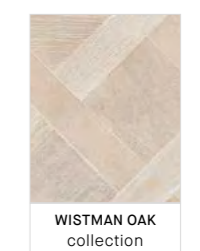

CALACATTA EXTRA WHITE/100X260/P — BM CALACATTA EXTRA WHITE A/100X260/P — BM CALACATTA EXTRA WHITE B/100X260/P

Calacatta 4D

Developed using Museum's cutting-edge 4D TECH technology, the CALACATTA 4D collection stands out for its ultra-white background and exclusive pattern, inspired by Calacatta marble. Its large 260cmx100cm format and 6mm slimline thickness ensure amazing results, whatever the design project, bringing visual continuity and stylish design to settings in chic sophisticated style. The field tiles come in a Premium Polished finish, in a choice of two colours: Extra White and Extra Gold. There is also a bookmatch model, as an accompanying decorative feature.

CALACATTA EXTRA WHITE/100X260/P — BM CALACATTA EXTRA WHITE A/100X260/P — BM CALACATTA EXTRA WHITE B/100X260/P

CALACATTA EXTRA WHITE/100X260/P

COMBINABILITY

CALACATTA 4D collection

STONE

MAINSTONE collection

LAVA collection

WOOD

SHERWOOD OAK 4D collection

WISTMAN OAK collection

CALACATTA EXTRA GOLD/100X260/P

CALACATTA EXTRA GOLD/100X260/P — BM CALACATTA EXTRA GOLD A/100X260/P — BM CALACATTA EXTRA GOLD B/100X260/P

Calacatta 4D

Book Match Calacatta 4D

Colors

White Gold

Finishes

Premium polished (P)

Dimensions

4 patterns
Shade variation: V2
Thickness: 6 mm